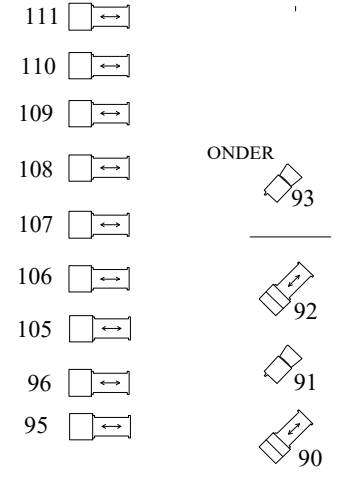

Let op: vrije dimmernummers vanaf 201 !!

Zijbrug links

zaallicht zaal : 149
zaallicht balkon : 150
dirigentlicht : 52, 173
doeklicht : 45, 48

**zaan
theater**