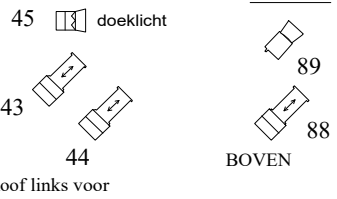

Let op: vrije dimmernummers vanaf 201 !!

Zijbrug links

zaallicht zaal : 149
zaallicht balkon : 150
dirigentlicht : 52, 173
doeklicht : 45, 48

**zaan
theater**