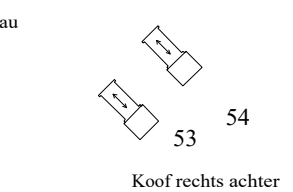

Legenda:

- = 1 kW PC
- = 2 kW PC
- = 1 kW Profiel
- = 2 kW Profiel, 10-26 gr.
- = 2 kW Profiel, 10-22 gr.

Robert Juliat
Aramis
2500W HMI